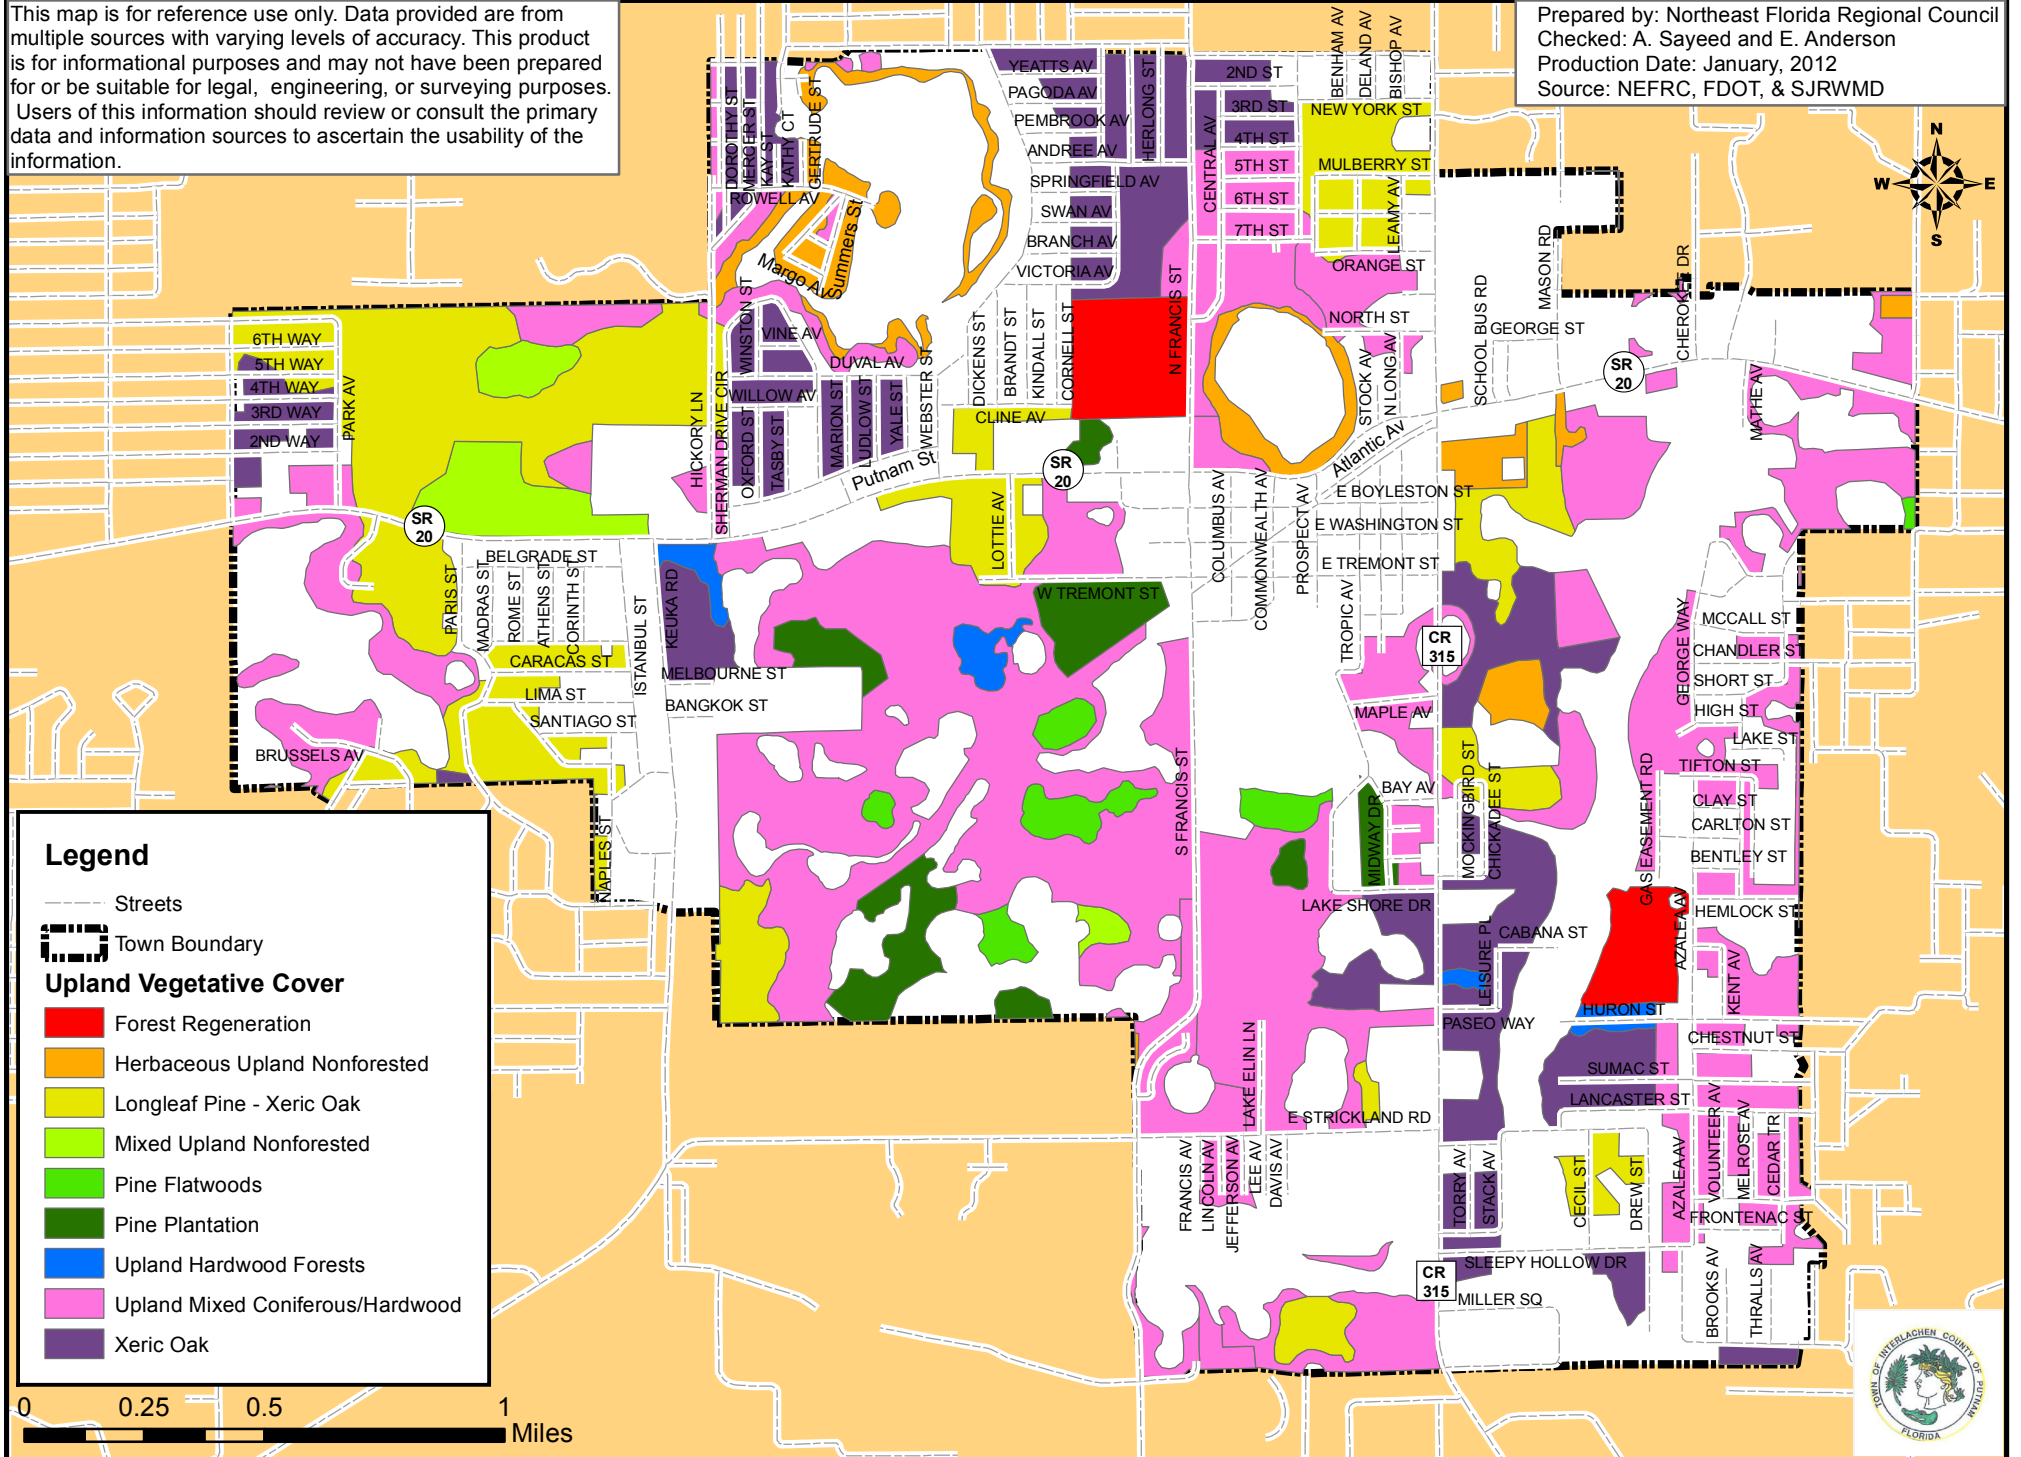

TOWN OF INTERLACHEN

UPLAND VEGETATIVE COVER

This map is for reference use only. Data provided are from multiple sources with varying levels of accuracy. This product is for informational purposes and may not have been prepared for or be suitable for legal, engineering, or surveying purposes. Users of this information should review or consult the primary data and information sources to ascertain the usability of the information.

Prepared by: Northeast Florida Regional Council
 Checked: A. Sayeed and E. Anderson
 Production Date: January, 2012
 Source: NEFRC, FDOT, & SJRWMD

Legend

- Streets
- Town Boundary
- Upland Vegetative Cover**
- Forest Regeneration
- Herbaceous Upland Nonforested
- Longleaf Pine - Xeric Oak
- Mixed Upland Nonforested
- Pine Flatwoods
- Pine Plantation
- Upland Hardwood Forests
- Upland Mixed Coniferous/Hardwood
- Xeric Oak